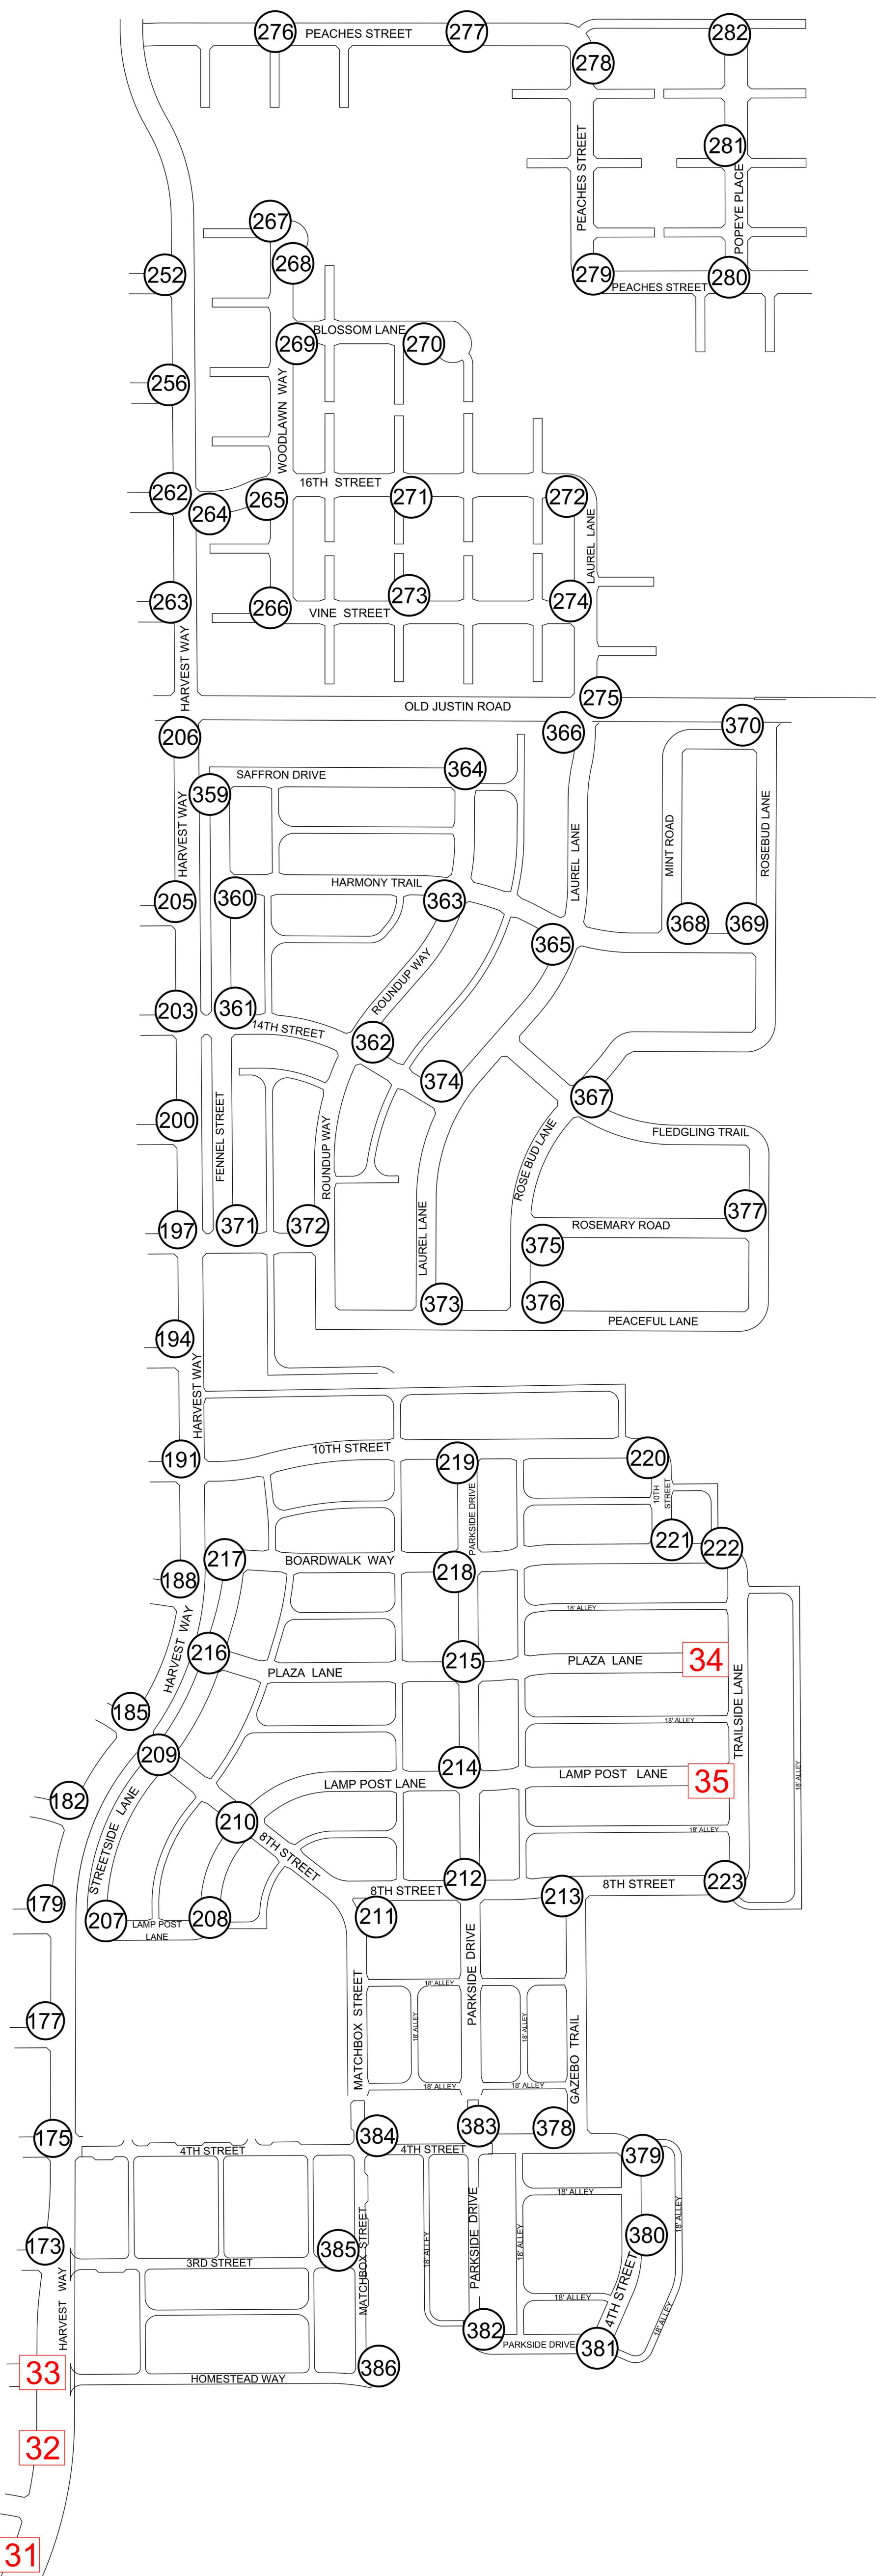

THIS PLAN IS CONCEPTUAL IN NATURE AND SUBJECT TO CHANGE. THE CONCEPT MAY NOT NECESSARILY DEPICT THE PROJECT AS IT SHALL BE FINALLY DEVELOPED.

LEGEND

- DOUBLE ARM LIGHT POLE
- SINGLE ARM LIGHT POLE

BELMONT 2

STREET LIGHTING EXHIBIT

ARGYLE, TEXAS

GRAPHIC SCALE
DECEMBER 2022